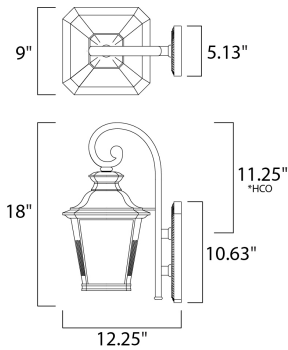

PRODUCT DESCRIPTION

Knoxville is an updated take on the traditional lantern style. Finished in Bronze and with the option of Clear or Frosted glass, our Incandescent version is sure to wow.

MEASUREMENTS

- DIMENSION : 9" W x 18.5" H x 12.25" Ext
- BACK PLATE : 5.25" W x 10.5" H x 11.25" HCO
- HANGING WEIGHT : 5.81 lb

LAMPING

- INPUT VOLTAGE : 120V
- BULB : 1 x 60W Incandescent E26 Medium , 60W Total
- BULB INCLUDED : (Not Included)

FINISHES OPTION

- Bronze (BZ)

GLASS

Frosted Seedy FS

MATERIAL

Die Cast Aluminum, Glass

RATINGS

cETLus
Wet Location

ADDITIONAL

OPERATING TEMPERATURE:
-20°C (-4°F), 40°C (104°F)

Always consult a qualified electrician before installing any lighting product.